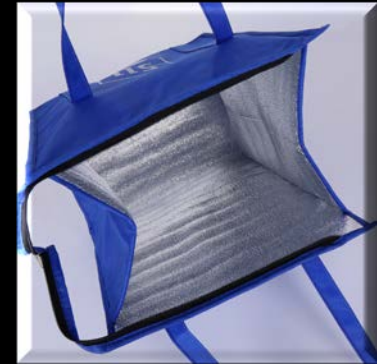

SHOPPING AND GIFT BAG COLLECTION

Cooler Bags

Product Description	Selling Price per Bag Excl GST
Cooler Bag 1 Colour 2 Sides 500	$3.64
Cooler Bag 1 Colour 2 Sides 1000	$3.45
Cooler Bag 1 Colour 2 Sides 5000	$3.27

90gsm Non woven fabric outside
3mm insulated foil foam inside
Size : H330 x W300 x D230 mm

Mandurah, WA
Tel: 0424 520 337
E-mail: wakruger@atproducts.com.au

FACTORY DIRECT PRICING